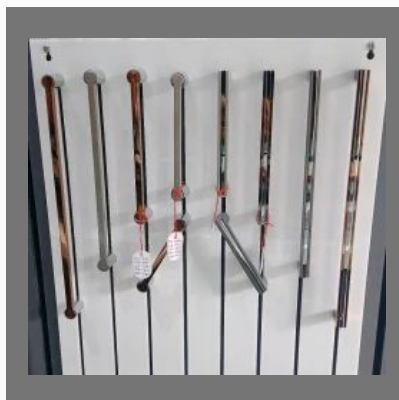

New Dinesh Electrical And Hardware Stores

<https://www.indiamart.com/new-dinesh-electrical-and-hardware-stores/>

OTHER PRODUCTS:

Europa Rim Dead Lock

Door Handles

Awana Door Kit

Curtain Knob

Factsheet