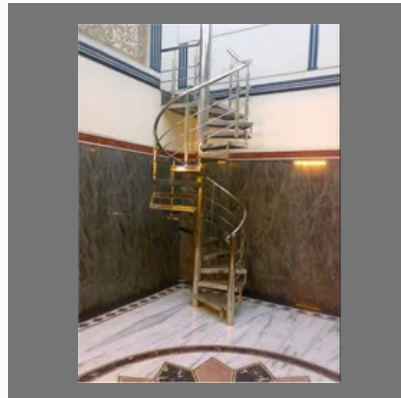

SS Home Stairs Railing