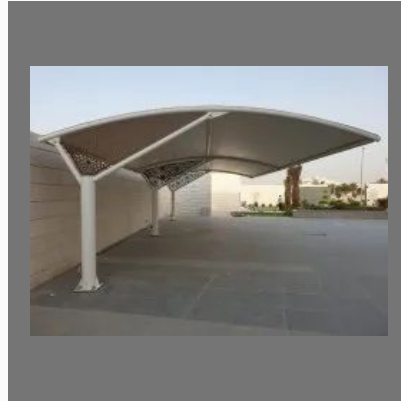

SECURITY GATE

MS Casting Safety Gate

Designer Security Gate

Wrought Iron Security Gate

Cast Iron Security Gate

ROOFING SHED

Industrial Peb Shed

Poultry Farm Shed

Tin Roofing Shed

Car Parking Shed

BALCONY RAILING

Designer Balcony Railing

Park Railing .

MS Balcony Railing

Golden Balcony Railing

OTHER PRODUCTS: