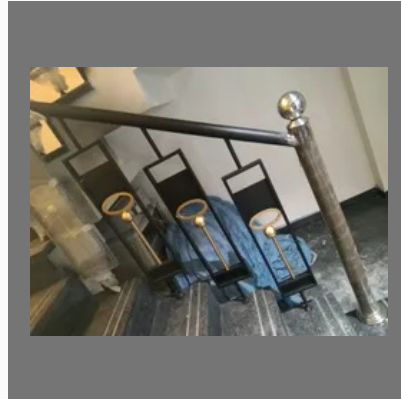

MS Designer Stair Railing