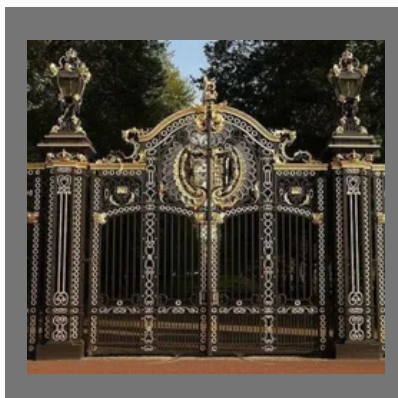

M S Casting Front Gate