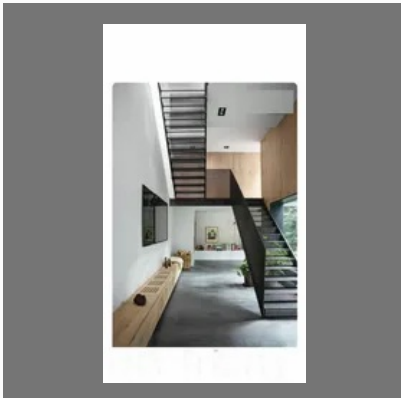

Ms Modern Staircase Railings