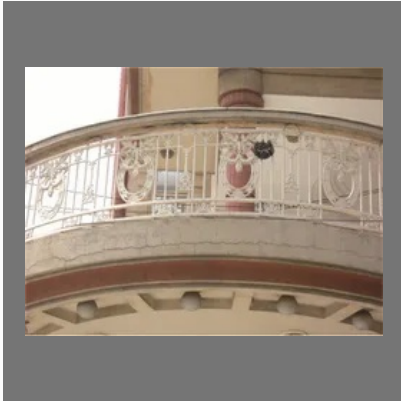

BALCONY RAILING

Designer Balcony Railing