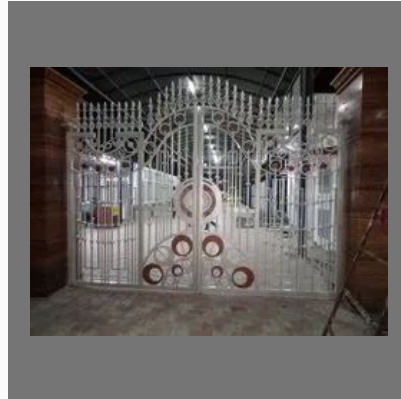

SECURITY GATE

MS Casting Safety Gate

Designer Security Gate

Wrought Iron Security Gate

Cast Iron Security Gate

ROOFING SHED

Industrial Peb Shed

Poultry Farm Shed