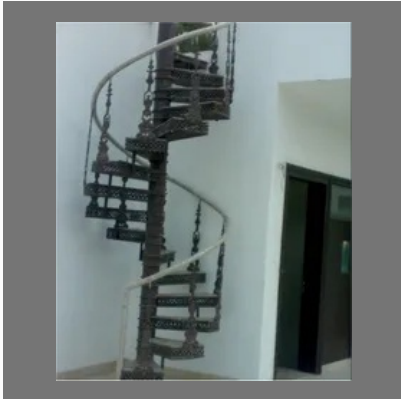

STAIR RAILING

Cast Iron Stair Railing