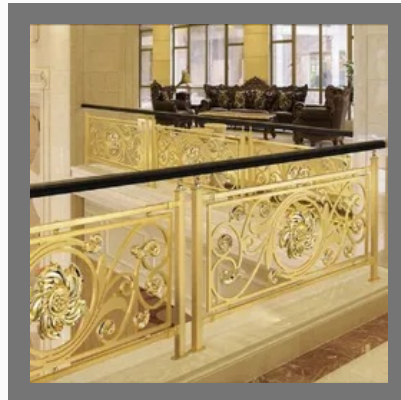

Golden Balcony Railing