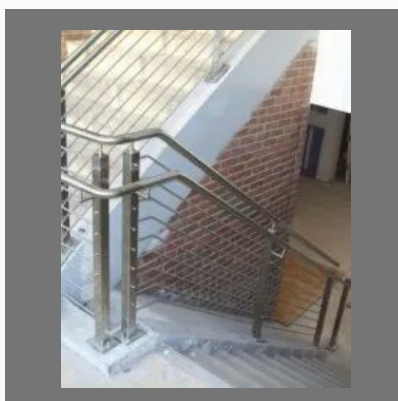

Residential Staircase Railing

High Security Gate

MS Factory Shed

Ornamental Iron Balcony Grill

OTHER PRODUCTS:

Modern Cast Iron Balcony Grill For Home

Pre Engineered Building Structure

Peb Steel Structure

Ms Grill Design

OTHER PRODUCTS:

M S Casting Front And Stair Railing

M S Casting Front Gate

Ornamental Cast Iron Grills For Stairs

Simple Cast Iron Grills For Stairs

OTHER PRODUCTS:

Ms bar gate