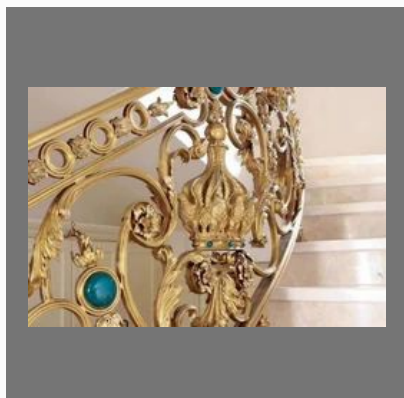

OTHER PRODUCTS:

M S Casting Front And Stair Railing