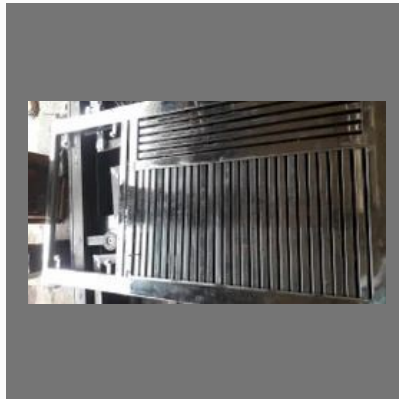

STAINLESS STEEL GATES

Steel Iron Mix Gate

Ss Main Gate

Stainless Steel Gate

SS Security Gate

METAL RAILLING

Stainless Steel Panel Railing

Rolling Shutter Motor