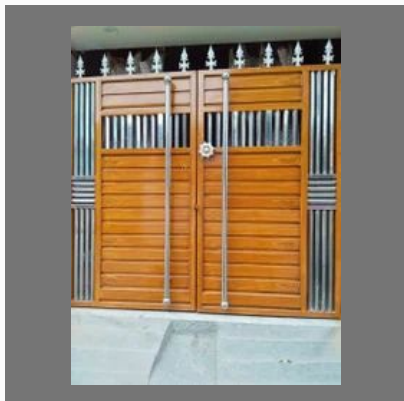

STAINLESS STEEL WINDOWS FRAME

Stainless Steel Windows Frame

Modern Stainless Steel Window Grill For Apartment

Ss Window

Window

OTHER PRODUCTS:

Main Gate

304 Stainless Steel Railing