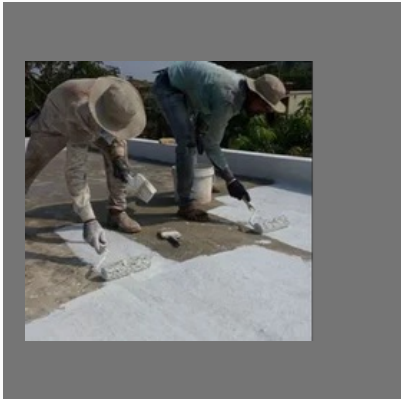

Waterproofing Contractors In Indore