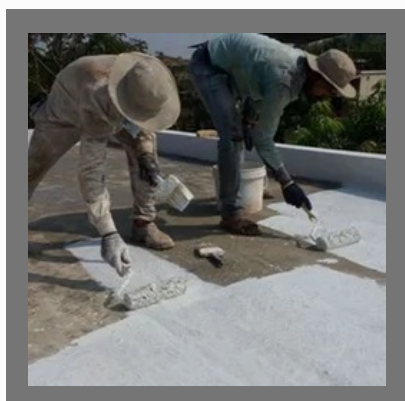

## OTHER PRODUCTS:

Dr Fixit Waterproofing Service

Roof Waterproofing Services In Indore

Roof Waterproofing Treatment Services

Water Proofing Works In Indore