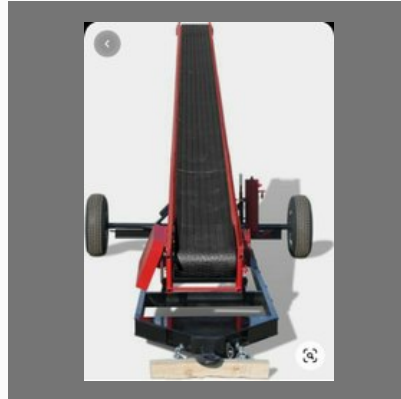

GOODS LIFTS

Stainless Steel Modular
Elevator Cabins

Titanium Goods Lift

Industrial Yellow Goods Lift

Industrial Goods Lift

CONVEYOR BELT

Green PVC Conveyor Belt

Rubber Conveyor Belt

Mild Steel Conveyor Belt

COLD STORAGE LIFTS

Cold Storage Loading And Unloading Lift

Loading Unloading Lift

Cold Storage Mild Steel Lift

OTHER PRODUCTS:

Residential Hydraulic Elevator

Titanium Vertical Conveyor