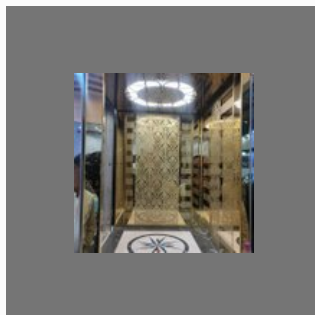

+91-8048614572

New MP Engineering Works

<https://www.indiamart.com/newmpengineeringworks/>

Footed in the year 1970, **New M. P. Engineering Works** is amid one of the eminent names of the industry thoroughly engrossed in **Manufacturing and Service Providing** a wide variety of **Boring Machine and many more.**