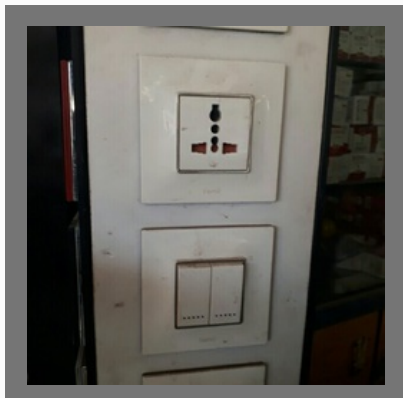

OTHER PRODUCTS:

Electrical Switches