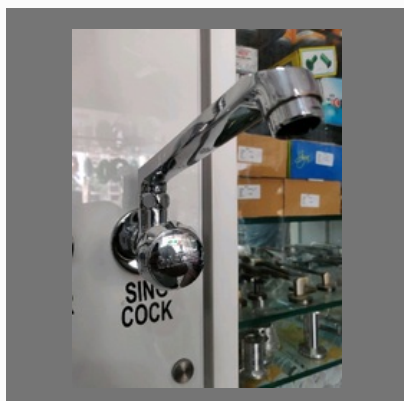

## OTHER PRODUCTS:

Wash Basin

Table Top Wash Basin

Sink Cock

Bathroom Showers

## OTHER PRODUCTS:

2 in 1 Wall Mixer

Electrical Switches

LED COB Light

Flexible Pipes