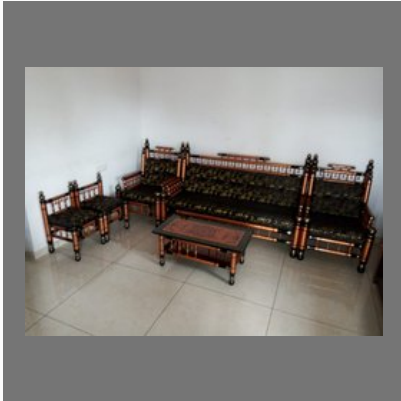

RAJWADI WOODEN FURNITURE

Rajwadi Wooden Sofa Set