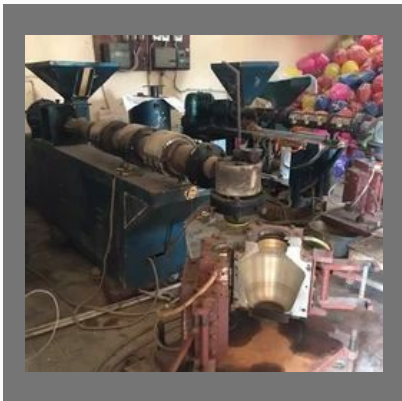

Rolex Engineering Works

<https://www.indiamart.com/niyamudhana-limited-chennai/>

OTHER PRODUCTS

Products

Extruder Machine For Plastic Reuse

24inches Plastic Runner Grainder

Extruder Machine

Plastic Mixure