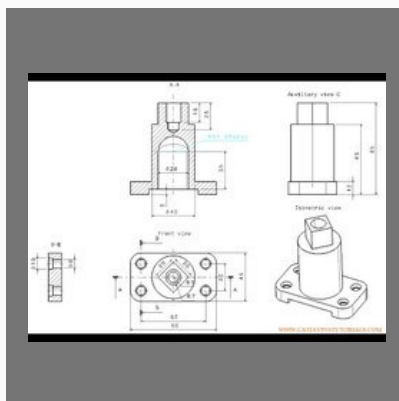

OTHER PRODUCTS:

Peb Industrial Shed

Ms Preforated Sheets

Solar Led Bricks

Drafting And Drawing Works

Factsheet

Year of Establishment : 2017

Nature of Business : Manufacturer