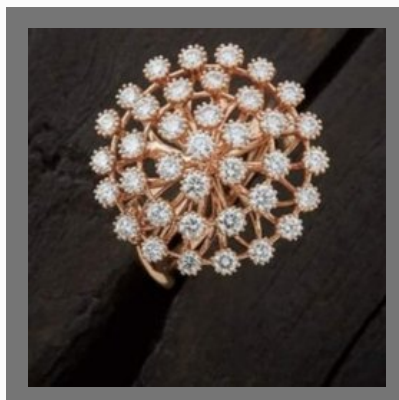

Gold Diamond Flower Bangle

Designer Diamond Bangle

Gold Diamond Designer Bangle

OTHER PRODUCTS:

Diamond Pear Earring

Ladies Rose Gold Diamond Umbrella Ring

Diamond Mangal Sutra

Diamond Pendant Set Office Wear