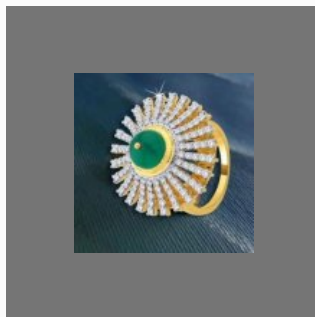

NVISION DIAMJEWEL LLP

<https://www.indiamart.com/nvisiondiamjewel/>

NVision Diamjewel based in Mumbai-India is Digitally Disruptive Start Up in Gem and Jewelry Industry supplying Diamonds and Diamond Jewellery to India and World across all verticals.