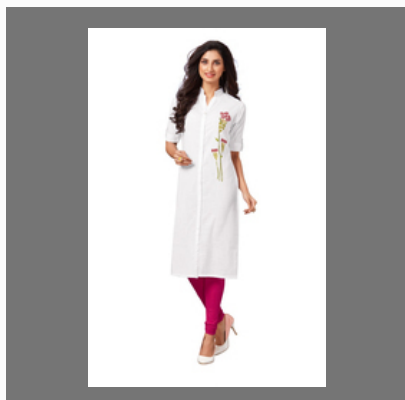

Red Purple Salwar Suit

Gold Colour Suit

Designer Black Suit

FASH MASK

4 Ply Face Mask

White Face Mask

Face Mask

OTHER PRODUCTS: