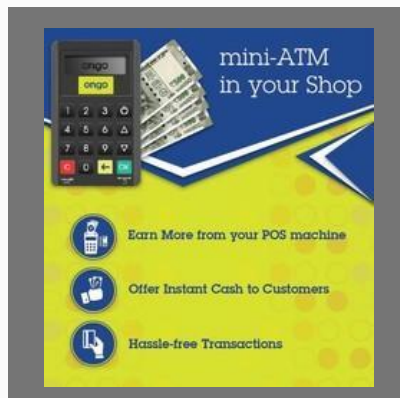

GPRS Modem

Gprs POS Machine

OTHER PRODUCTS:

Card Swipe Machine

Pos Machine

Credit Card Swipe Machine

Mobile POS

OTHER PRODUCTS:

POS Machine

GPRS Modem

GPRS Device

GPRS Device

OTHER PRODUCTS:

Swipe Machine

Mini ATM Machine

Ongo Mini ATM

Cash POS Machine

OTHER PRODUCTS:

Billing Software

Online Billing Solution

Billing Software

Card swipe machines

OTHER PRODUCTS:

EDC Machine