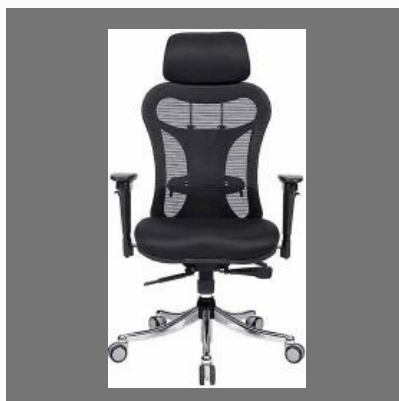

## OTHER PRODUCTS:

Atom Revolving Executive Chair

OSCAR Back Grey Revolving Chair with Headrest and Centre Tilt Any Position/

Ergonomic Chairs

Leatherlite Medium Back

## OTHER PRODUCTS:

Adjustable Bar Stool Chair

Rotable Bar Stool Chair

Pear MB Mesh Executive Chair

Optima High Back Chair