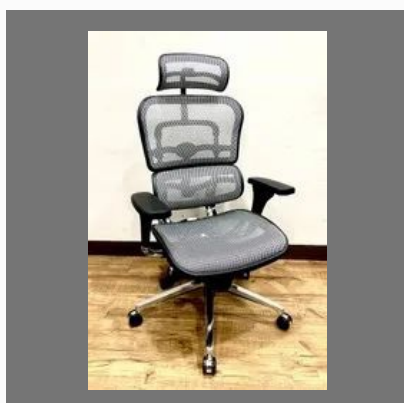

## REVOLVING OFFICE CHAIR

Elegant Leather Revolving  
Office Chair

804 MB Mesh Office Chair

Optima High Back Chair

## SAFETY SHOES

804 Revolving chair

Dune MB Revolving Chair

805 Revolving chair

## OTHER PRODUCTS:

Atom Revolving Executive Chair

OSCAR Back Grey Revolving Chair with Headrest and Centre Tilt Any Position/

Ergonomic Chairs

Leatherlite Medium Back