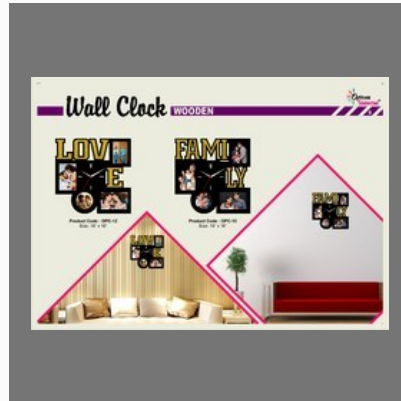

## OTHER PRODUCTS:

Wall Collage Set

Decorative Customised Wall Collage Clock

3 Ply Non-Woven Disposable Face Mask with Tie String/Dori/Tie-on/Ear Loop/Lace

Black Face Mask 2 Ply Reusable Washable