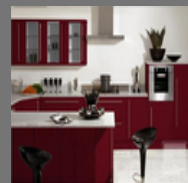

## About Us

**Pacific Design** is the foremost manufacture, supplier, and retailer, service provider of **SS Kitchen Racks, Stainless Steel Cabinets, Stainless Steel Vanity, Designer Wardrobes, Modular Kitchens, Acrylic Shutter, SS Trolley, Kitchen Accessories, Bathroom Accessories, Gate Railing and Gate Grills**. Our products are enormously admired due to their top features and low prices. These products are made by professionals using the advanced technology and optimum quality material, which is obtained from dependable retailers of market. Experts manufacture these products as per worldwide industry standards and parameters. Being a client's centric firm, experts also manufacture these products according our client's requirements and necessities. Besides, all our products are inspected by quality examiners on varied industry parameters in order to ensure the defect free series. Under the headship of our mentor **Mr. D. P. Singh**, our firm is achieving heights of achievement. We also provide numerous facilities to the customers to put their demands forward and get them solve timely and as per their necessities.