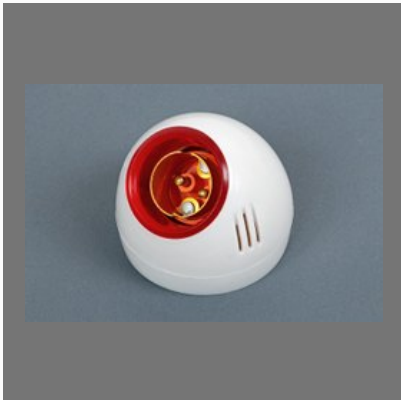

White Polycarbonate Switch Cover Frame

HOLDER

Red Skirt Pendant C (Bell Top)

Black Skirt Pendant B (Bell Top)

Red Polo Batten Holder

Skirt Pendant Holder W (bell Top)

SWITCH BOX

Modular Switch Box

Polycarbonate Switch Box

White Polycarbonate Switch Box

8 Modular Switches Box

SURFACE BOX

PVC Surface Box

Electric Surface Box

Module Surface Box

Polycarbonate Module Surface Box

ANGLE HOLDER

Orange Play Angle Holder

Red Polo Angle Holder

Red Play Angle Holder

Dollar Angle Holder

CEILING ROSE

Modular Ceiling Rose

4x4 Modular Ceiling Rose

1 Module Switches Box

White Modular Surface Box

OTHER PRODUCTS:

Metal Angle Holder

Ceiling Rose

LED Deep Light

LED Panel Light

OTHER PRODUCTS: