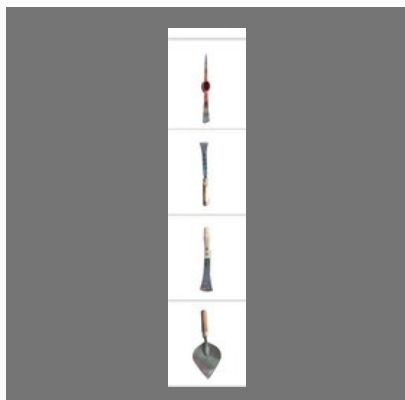

OTHER PRODUCTS

Garden Khurpa

Tokri

Iron Tasla

Iron Tasla

OTHER PRODUCTS:

Gardening tools

Kassi