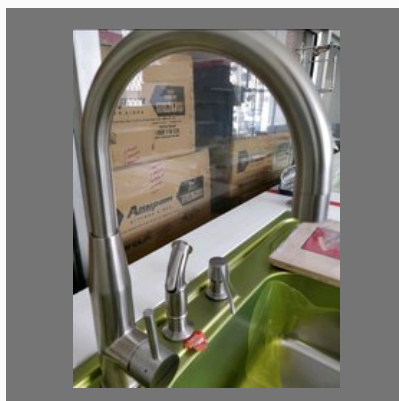

Door Lock

3 Piece Kitchen Sink

Cabinet Handles

Door Handles

OTHER PRODUCTS:

SS Door Pull Handle

Modular Door Handle

Door Fittings

Sink Tap

OTHER PRODUCTS:

Kitchen Sink

Kitchen Baskets

Chopping Board

Water Ball Valve

OTHER PRODUCTS:

Door Handle