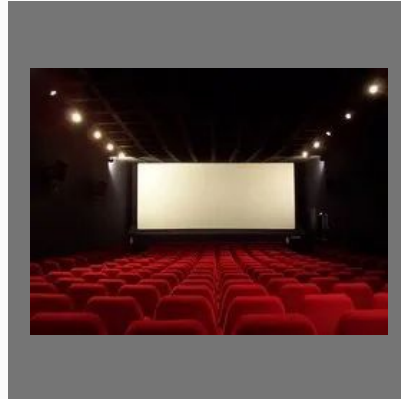

# CINEMA AUDITORIUM

High Brightness Projection Solutions

Digital Cinema

3D Theater Solutions

3D Cinema Setup With Passive Glasses