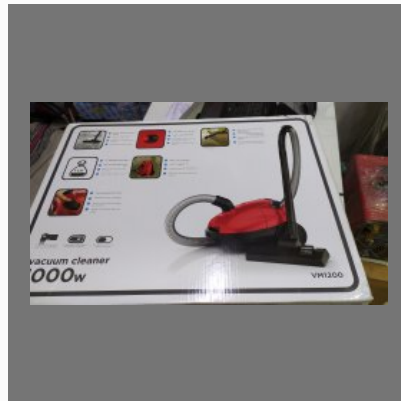

Our Product Range

Ralli Wolf RHP 100 High Pressure Washer

High Pressure Pumps

B TALI Pressure washer

Black And Decker Car Vacuum Cleaner

PNEUMATIC TOOLS

Our Product Range

Ralli Wolf AG-406 Air Angle Grinder