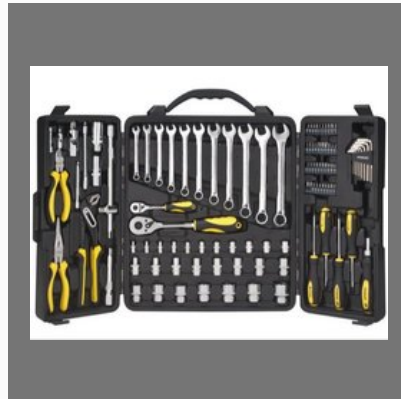

Hand Operated Manual Pump

LAWN MOWER

Manual Lawn Mower

Ralli Wolf LM46E Lawn Mower

Manual Sweeper Machine

NEW ITEMS

Btali Bt 1000 Hpw Pressure Washer

Multi Tool Set