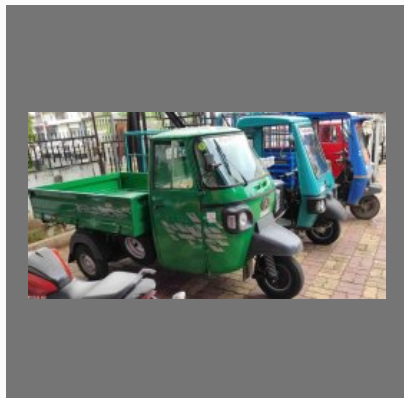

# Patel Auto

<https://www.indiamart.com/patel-auto-kheda/>

**OTHER PRODUCTS**

Products

Gem Cargo Hanfi Body

Atul Smart CNG Cargo (Front Engine) - Cargo Auto

3 Wheeler Loading Auto

3 Wheeler Loading Auto

## OTHER PRODUCTS:

Auto Loading Rickshaw -  
Three Wheelers

Auto Loading Rickshaw -  
Three Wheelers

Auto Loading Rickshaw -  
Three Wheelers

Three Wheelers