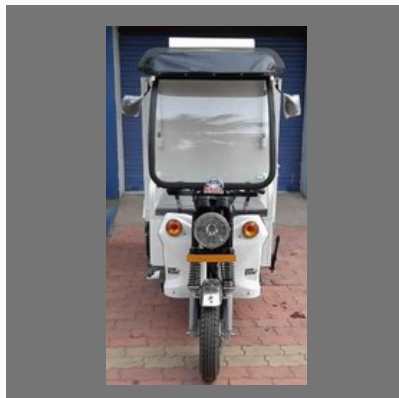

Three Wheelers