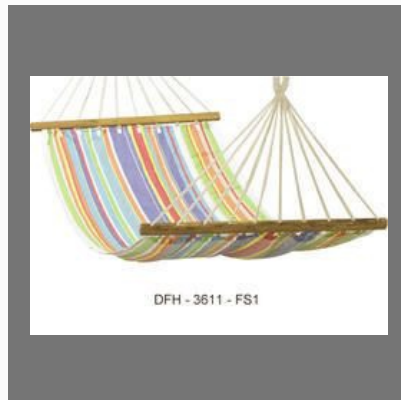

Dejavu Calypso Sofa set 3 1 1

ROPE HAMMOCKS

36 Inch Wide Single Person
Use 11ft Cotton Rope
Hammock

36 Inch W Polyester Rope
Hammock Single Person Use

48 Inch Wide Cotton Rope
Hammock

48 Inch Wide Khaki Poly Rope
Hammock - Single Person
Use

FABRIC HAMMOCKS

Our Product Range

Crochet Fabric Hammock

Cotton Canvas Hammock with
Spreader Bars - Sky Blue
Stripe

55 Inch Quick Dry Pool Side
Use Hammock - Multi color

Cotton Canvas Hammock with
Spreader Bars Multi color

SOFT SWING CHAIR

Canvas, Fabric Swing for
Single Person - Blue Stripe

Cotton, Rope Swing Chair -
Single Person Use

Cotton Cushioned Swing -
Blue Stripe

Balcony Hammock Swing
Chair

HAMMOCK AND STAND SET

Our Product Range

Single Soft Weave Quilted
with 13'ft Steel Stand

Large Soft Weave Quilted
Hammock

Large Quilted Fabric
Hammock

XI Size Poly Green Rope
Hammock

FABRIC SWING CHAIR

Canvas, Fabric Swing For Single Person - Emerald Stripe