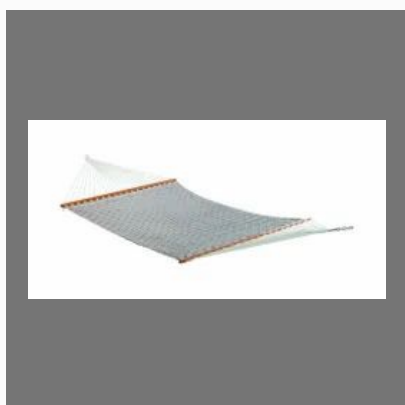

Hammock, Sky Swing Chair

Fabric, Hanging Swing Chair

Polyester, Hanging Swing Chair

RUBBER WOOD

Rubber Wood

Rubber Wood RSKD (Rough Sawn Kiln Dried)

Rubber Wood S4S(Four Sides Planed)

Rubber Wood Planks

HAMMOCK ACCESSORIES

A Set Of Tree Strap Kit (2 Nos)

Tree Strap Kit

Hammock Bolster Pillow

A Set Of Tree Hook (2 Nos)

OTHER PRODUCTS:

Dejavu Tango Sofa Set 3 1 1

55 Inch Wide Polyester Khaki Rope Hammock - Two Person Use

13 Ft Soft Weave Quilted Hammock

Garden, Swing Chair

OTHER PRODUCTS:

XL Size Poly Rope Hammock
With 15'ft Steel Stand

Single Seat Swing Chair

Building Blocks-Rubber Wood-
Wooden Toys

Quilted Beach Mat

Factsheet