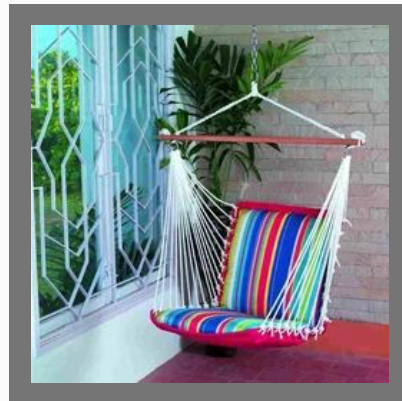

Dejavu Calypso Sofa set 3 1 1

ROPE HAMMOCKS

36 Inch Wide Single Person
Use 11ft Cotton Rope
Hammock

36 Inch W Polyester Rope
Hammock Single Person Use

48 Inch Wide Cotton Rope
Hammock

48 Inch Wide Khaki Poly Rope
Hammock - Single Person
Use

FABRIC HAMMOCKS

Our Product Range

Crochet Fabric Hammock

Cotton Canvas Hammock with
Spreader Bars - Sky Blue
Stripe

55 Inch Quick Dry Pool Side
Use Hammock - Multi color

Cotton Canvas Hammock with
Spreader Bars Multi color

SOFT SWING CHAIR

Canvas, Fabric Swing for
Single Person - Blue Stripe

Cotton, Rope Swing Chair -
Single Person Use

Cotton Cushioned Swing -
Blue Stripe

Balcony Hammock Swing
Chair

HAMMOCK AND STAND SET

Our Product Range

Single Soft Weave Quilted
with 13'ft Steel Stand

Large Soft Weave Quilted
Hammock

Large Quilted Fabric
Hammock

XI Size Poly Green Rope
Hammock

FABRIC SWING CHAIR

Canvas, Fabric Swing For Single Person - Emerald Stripe