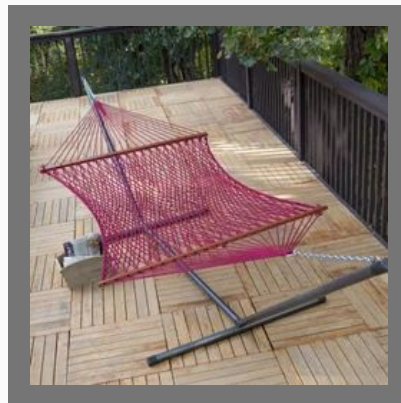

Dejavu Calypso Sofa set 3 1 1

ROPE HAMMOCKS

36 Inch Wide Single Person
Use 11ft Cotton Rope
Hammock

36 Inch W Polyester Rope
Hammock Single Person Use

48 Inch Wide Cotton Rope
Hammock

48 Inch Wide Khaki Poly Rope
Hammock - Single Person
Use

FABRIC HAMMOCKS

Our Product Range

Crochet Fabric Hammock

Cotton Canvas Hammock with
Spreader Bars - Sky Blue
Stripe

55 Inch Quick Dry Pool Side
Use Hammock - Multi color

Cotton Canvas Hammock with
Spreader Bars Multi color