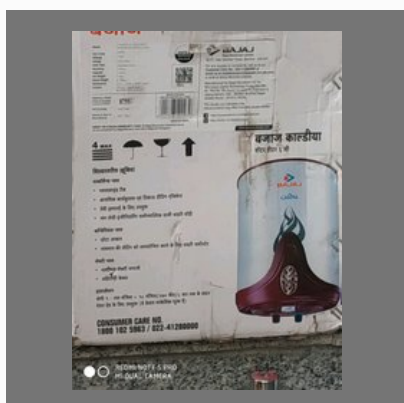

Surya Kettle

OTHER PRODUCTS:

F And D Sound Bar

Eveready Iron

Mitashi Speaker

Ceiling Fan

OTHER PRODUCTS:

Orient Geyser

Videocon Fridge

Bajaj Geyser

Geyser 15 Liter

OTHER PRODUCTS:

Ceiling Fans

MARC Water Geyser

Microwave Oven

Haier Washing Machine