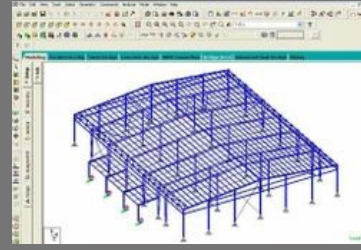

Structural Design