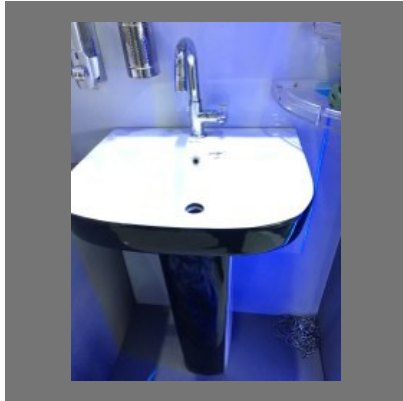

OTHER PRODUCTS:

Cera Wash Basin

Decorative Wash Basin

Stand Wash Basin

Shower Jet

OTHER PRODUCTS:

Cera Tap

Soap Stand

Designer Soap Stand

Towel Stand

OTHER PRODUCTS:

Hanger Stand

Designer Basin

Basin Stand

Hand Basin

OTHER PRODUCTS:

Indian Toilet

Construction Rope

Western Commode

Western Commode

OTHER PRODUCTS:

Urine Toilet

Designer Basin

Designer Hand Basin

Basin

OTHER PRODUCTS:

Hand Towel Stand

Hand Wash Bottle

Soap Stand

Bath Shower

OTHER PRODUCTS:

Wall Mixer