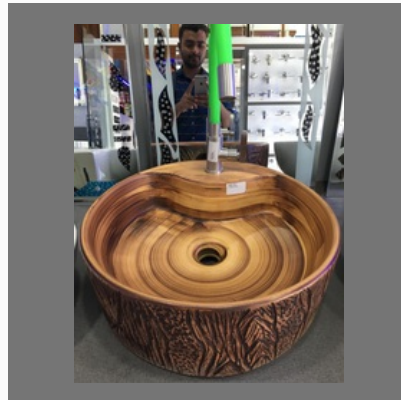

OTHER PRODUCTS:

Construction Trolley

Rope

Door Latches

Designer Basin

OTHER PRODUCTS:

Varmora Basin

Soap Stand