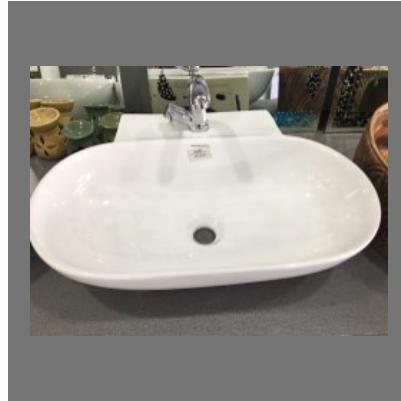

OTHER PRODUCTS:

Cera Wash Basin

Decorative Wash Basin

Stand Wash Basin

Shower Jet

OTHER PRODUCTS:

Cera Tap

Soap Stand

Designer Soap Stand

Towel Stand

OTHER PRODUCTS:

Hanger Stand

Designer Basin

Basin Stand

Hand Basin

OTHER PRODUCTS:

Indian Toilet

Construction Rope

Western Commode

Western Commode

OTHER PRODUCTS:

Urine Toilet

Designer Basin

Designer Hand Basin

Basin

OTHER PRODUCTS:

Hand Towel Stand

Hand Wash Bottle

Soap Stand

Bath Shower

OTHER PRODUCTS:

Wall Mixer