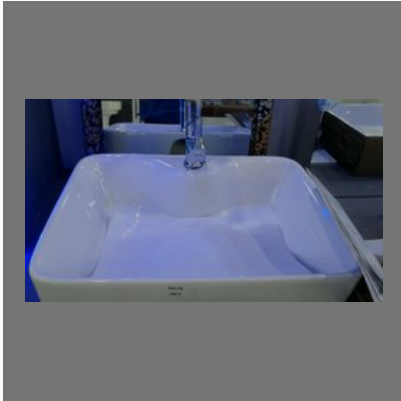

Perfect Choice

<https://www.indiamart.com/perfectchoice-77123146/>

OTHER PRODUCTS

Products

Cera Bathroom Commode

Jaquar Tap

Shower

Design Shower

OTHER PRODUCTS:

Cera Wash Basin

Decorative Wash Basin

Stand Wash Basin

Shower Jet

OTHER PRODUCTS:

Cera Tap

Soap Stand

Designer Soap Stand

Towel Stand

OTHER PRODUCTS:

Hanger Stand

Designer Basin

Basin Stand

Hand Basin

OTHER PRODUCTS:

Basin

OTHER PRODUCTS:

Hand Towel Stand

Hand Wash Bottle

Soap Stand

Bath Shower

OTHER PRODUCTS:

Wall Mixer