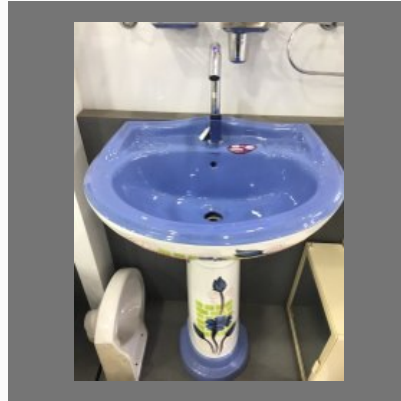

Indian Toilet

Construction Rope

Western Commode

Western Commode

OTHER PRODUCTS:

Urine Toilet

Designer Basin

Designer Hand Basin

Basin

OTHER PRODUCTS:

Hand Towel Stand

Hand Wash Bottle

Soap Stand

Bath Shower

OTHER PRODUCTS:

Wall Mixer