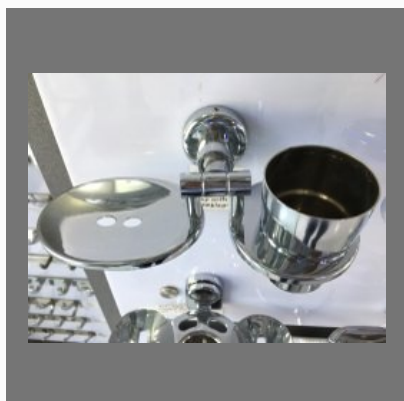

OTHER PRODUCTS:

Cera Wash Basin

Decorative Wash Basin

Stand Wash Basin

Shower Jet

OTHER PRODUCTS:

Cera Tap

Soap Stand

Designer Soap Stand

Towel Stand

OTHER PRODUCTS:

Hanger Stand

Designer Basin

Basin Stand

Hand Basin

OTHER PRODUCTS:

Basin

OTHER PRODUCTS:

Hand Towel Stand

Hand Wash Bottle

Soap Stand

Bath Shower

OTHER PRODUCTS:

Wall Mixer