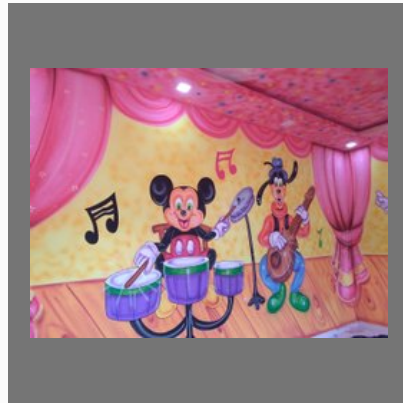

Play School Wall Painting

<https://www.indiamart.com/play-school-wall-painting/>

OTHER PRODUCTS

Products

3D Galaxy Theme Painting
Work For Play/Pre School's
Class Room

3D Underwater Mermaid
Theme Painting Work For
Play/Pre School's

3D Jungle Theme Painting
Work For Play/Pre School's

3D Cartoon Wall Theme
Painting Work For Play
Schools

Factsheet

CONTACT US

Play School Wall Painting

Contact Person: Kamal

Shahdara

New Delhi - 110032, Delhi, India