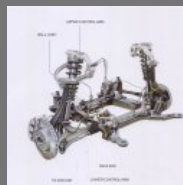

Popular Tractor (india)

<https://www.indiamart.com/populartractor/>

Popular Tractor (India) is known as a reputed Wholesale Trader of quality Automobile Spare Parts, Ball Bearing, Car Suspension Lower Arm, etc.

About Us

Established in the year **1989**, **Popular Tractor (India)** is known as a reputed Wholesale Trader of Automobile Spare Parts, Ball Bearing, Car Suspension Lower Arm, etc. Our offered products are made utilizing the reliable material, which is sourced from trustworthy vendors of the market. Apart from this, we are following ethical business dealings and transparent policies.

Tractor and Truck Spare Parts

Truck Spare Parts

OTHER PRODUCTS:

Clutch Plate

Car Suspension Lower Arm

Car Parts and Accessories

Rotavator Spare Part

Factsheet