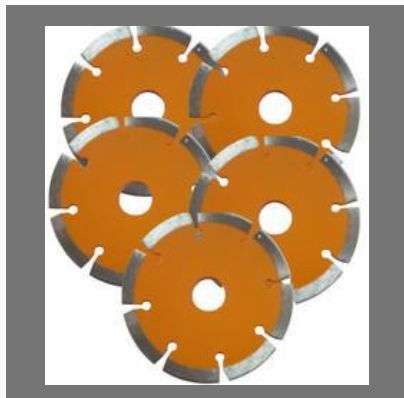

Heller Pointed Chisels

Toothed Chisel

SDS-Max Rotary Hammer Bits

OTHER PRODUCTS:

Marble And Granite Diamond Cutting Blade

Surgical Face Mask

Panther Cut off Wheel

Norton Norfiber Flap Discs