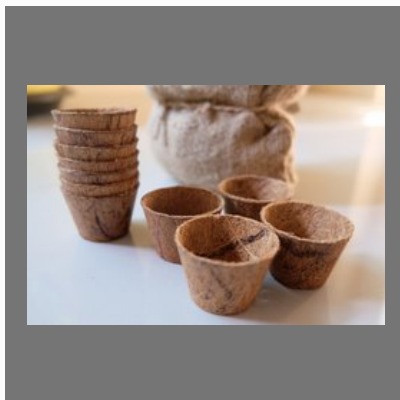

Limestone Lumps

Coconut Pots

Factsheet

Year of Establishment : 2000

Nature of Business : Manufacturer

Total Number of Employees : 11 to 25 People

CONTACT US

Prachi Enterprises