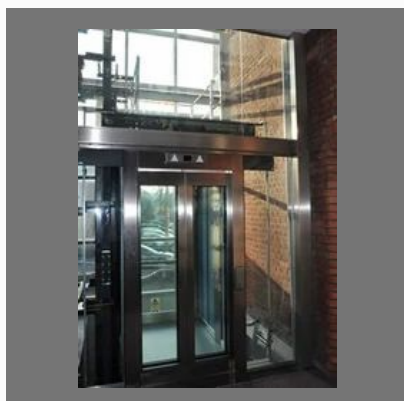

Stainless Steel Lift Cabin

MS Elevator Cabin

Elevator Cabin

MANUAL DOORS

Dumbwaiter Door

Elevator Swing Door

Elevator Doors

Telescopic Door

OTHER PRODUCTS:

Lift Flapper Gate

Goods lift autodoors

Glass Elevator Doors

Designer Elevator Cabins

Factsheet

Year of Establishment : 1968

Nature of Business : Manufacturer