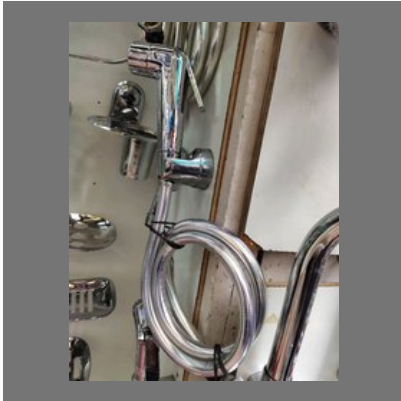

## OTHER PRODUCTS:

Water Tap

Bathroom Showers

PVC Water Tap

Circle Shower

## OTHER PRODUCTS:

Bathroom Glass Corner

Water Tap

Hand Shower

Bathroom Mirror