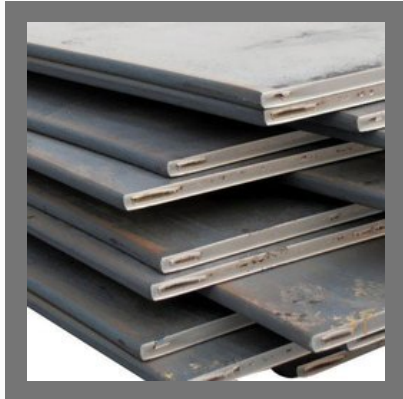

ROOFING AND DECKING SHEETS

Steel Color Coated Roofing Sheet

Powder Coated Steel Roofing Sheet

TATA GC Roofing Sheet

Steel Decking Sheet

STEEL PLATES AND SHEETS

Mild Steel Plates

Mild Steel Sheet

GP Steel Sheet

Hot Rolled Mild Steel Sheet

METAL PIPES

Mild Steel Square Pipe

Galvanized Iron Round Pipe

Mild Steel Round Pipe

Stainless Steel Round Pipe

GALVANIZED IRON WIRES