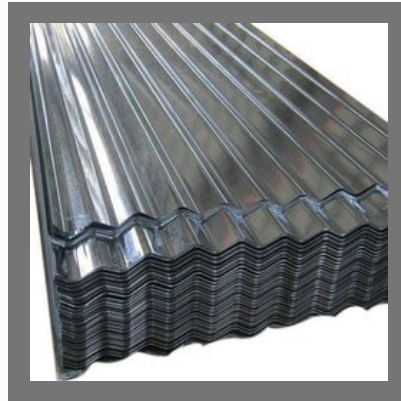

GALVANIZED IRON WIRES

GI Sheets