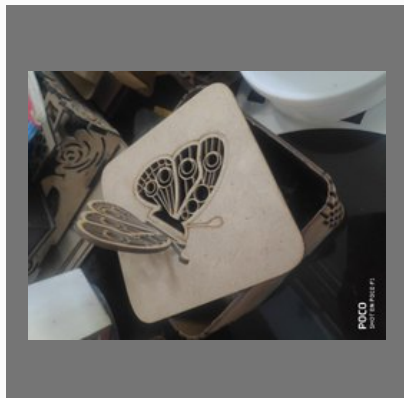

OTHER PRODUCTS:

Designer Tea Pad

Designer Wooden Table Clock

Designer Wooden Box

Designer Table Clock

OTHER PRODUCTS:

Designer Wooden Card Holder

Designer Wooden Card Holder with Name Plate

Designer Wooden Card Holder

Designer Tea Pad

OTHER PRODUCTS:

Designer Round Table Clock

Designer Card Cover

Designer Napkin Box

Designer Wooden Box

OTHER PRODUCTS: