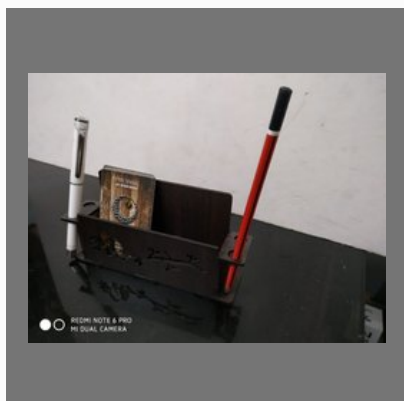

Priti Art Work

<https://www.indiamart.com/priti-art-work/>

OTHER PRODUCTS

Products

Wooden Cutout

Wooden Work

Designer Table Clock

Designer Wooden Box

OTHER PRODUCTS:

Designer Tea Pad

Designer Wooden Table Clock

Designer Wooden Box

Designer Table Clock

OTHER PRODUCTS:

Designer Wooden Card Holder

Designer Wooden Card Holder with Name Plate