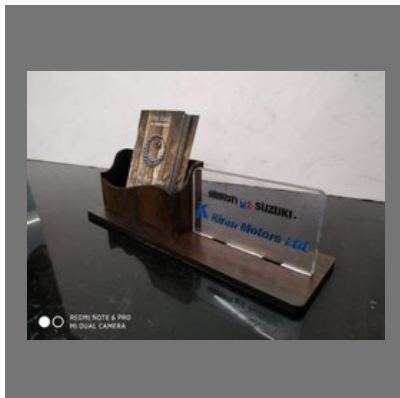

OTHER PRODUCTS:

Designer Tea Pad

Designer Wooden Table Clock

Designer Wooden Box

Designer Table Clock

OTHER PRODUCTS:

Designer Wooden Card Holder

Designer Wooden Card Holder with Name Plate