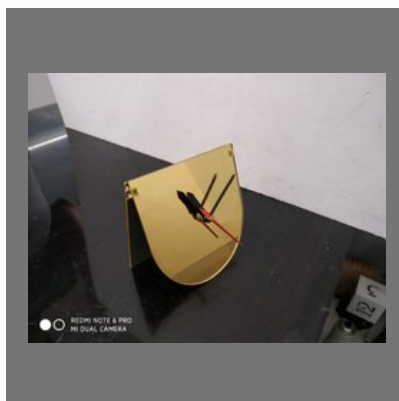

OTHER PRODUCTS:

Designer Tea Pad

Designer Wooden Table Clock

Designer Wooden Box

Designer Table Clock

OTHER PRODUCTS:

Designer Wooden Card Holder

Designer Wooden Card Holder with Name Plate