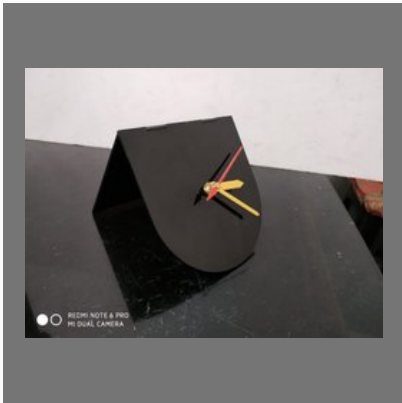

Designer Table Clock