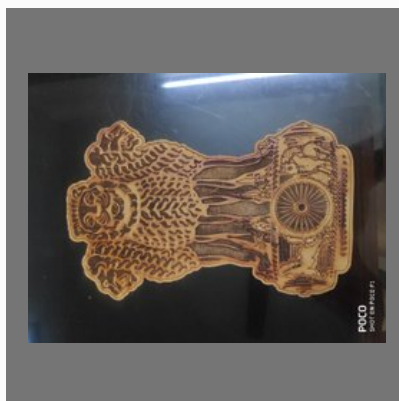

designer laser cutting work