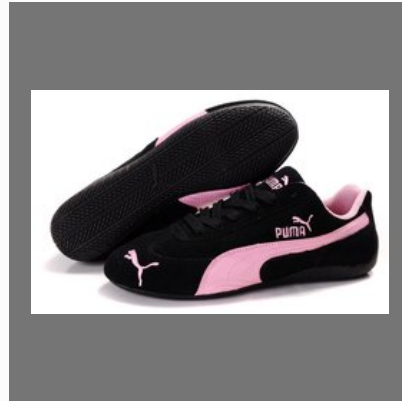

OTHER PRODUCTS:

PUMA Deck Unisex Backpack
II

SF Womens Sweat Jacket

ESS FL Womens Sweat
Jacket

Puma Ladies Sports Shoes

OTHER PRODUCTS:

Cell Hiro DP Mens Running Shoes

Ferrari LS Womens Wallet