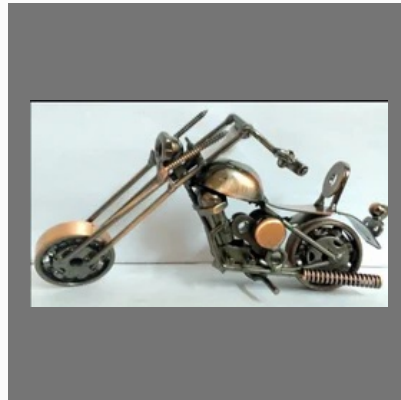

Handmade Wrought Iron
Small Miniature Rickshaw

Harley Davidson Replica Toy
Bike

Rahi Crafts Spinning Drum
Toy

WOODEN CLOCKS

Wooden Pen Stand With
Clock

Wooden Antique Clock

Wooden Antique Wall Clock

Copyright © IndiaMART InterMESH Ltd.