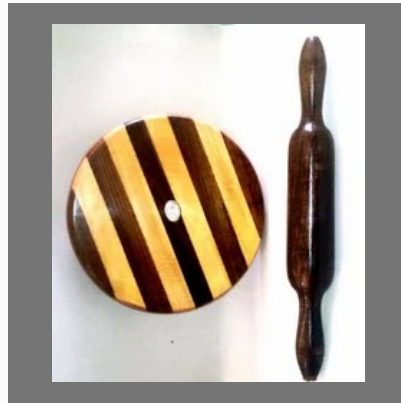

+91-8047839389

Rahi Crafts Of India

<https://www.indiamart.com/rahi-crafts-india/>

KITCHEN ITEMS

Products

Ridge Chakla Belan

Plain Chakla Belan

Ridge Chakla Belan

Handmade Wrought Iron
Small Miniature Rickshaw

Harley Davidson Replica Toy
Bike

Rahi Crafts Spinning Drum
Toy

WOODEN CLOCKS

Wooden Pen Stand With
Clock

Wooden Antique Clock

Wooden Antique Wall Clock

Copyright © IndiaMART InterMESH Ltd.