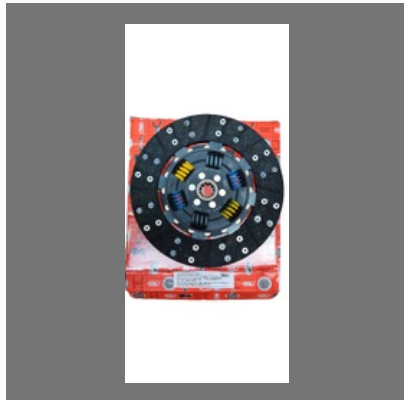

For more information, please visit

<https://www.indiamart.com/raj-spares-delhi/profile.html>

MAHINDRA BOLERO SPARE PARTS

MSL UJ Cross 3220541

MSL UJ CROSS 3220512

MSL Clutch Plate 321041044

Bolero Clutch Plate

MAHINDRA TOURISTER SPARE PARTS

Our Products

FRONT HUB OIL SEAL TOURISTER

Front Hub Oil Seal Tourister

MSL Clutch Plate 3210207AF

MSL Clutch Plate 3210211AF

Mahindra Tourister Air Filter

MAHINDRA JEETO SPARE PARTS

Mahindra Jeeto Disc Pad

Mahindra Jeeto Spares

Mahindra Jeeto Spare Parts

Mahindra Jeeto Car Auto Spare Parts

MAHINDRA LOADING SPARE PARTS

MSL Pressure Plate 3210318

MSL Steering Cross Loading

MSL Cross 3320527