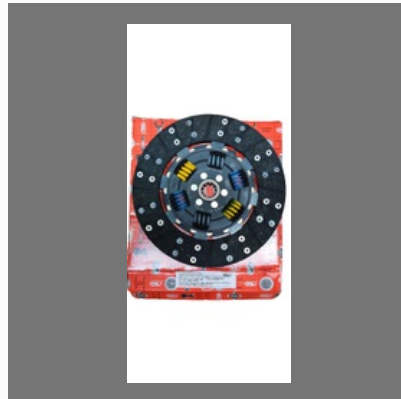

For more information, please visit

<https://www.indiamart.com/raj-spares-delhi/profile.html>

MAHINDRA BOLERO SPARE PARTS

MSL UJ Cross 3220541

MSL UJ CROSS 3220512

MSL Clutch Plate 321041044

Bolero Clutch Plate

MAHINDRA TOURISTER SPARE PARTS

Our Products

FRONT HUB OIL SEAL TOURISTER

Front Hub Oil Seal Tourister

MSL Clutch Plate 3210207AF

MSL Clutch Plate 3210211AF

Mahindra Tourister Air Filter

MAHINDRA JEETO SPARE PARTS

Mahindra Jeeto Disc Pad

Mahindra Jeeto Spares

Mahindra Jeeto Spare Parts

Mahindra Jeeto Car Auto Spare Parts

MAHINDRA LOADING SPARE PARTS

MSL Pressure Plate 3210318

MSL Steering Cross Loading

MSL Cross 3320527