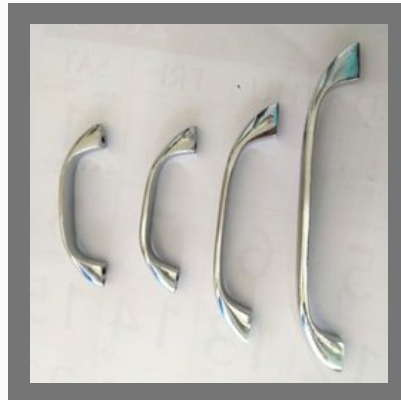

# STAINLESS STEEL BRACKET

Stainless Steel F Bracket

Stainless Steel Glass Bracket

Stainless Steel SL Bracket

## OTHER PRODUCTS:

529 DD Brass Door Kit

Designer Brass Door Handle

Aluminium Door Tower Bolt

Stainless Steel Cabinet Handle