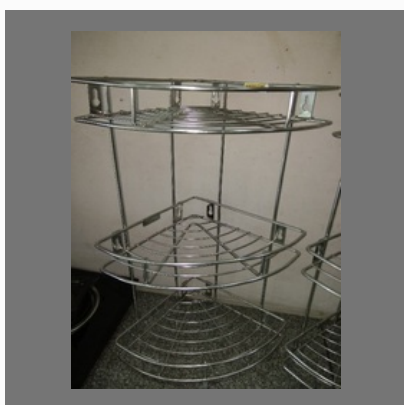

Kitchen Corner Rack