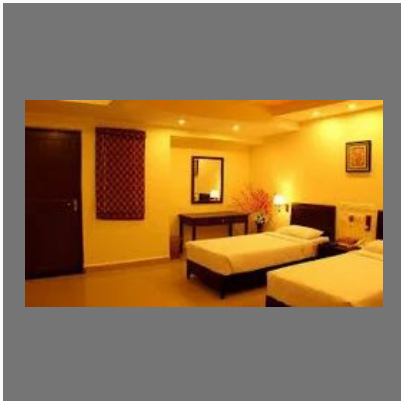

OTHER SERVICES

AC Rooms