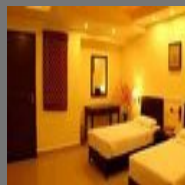

About Us

Aakshi beach is a secluded place at a distance of only 120 km from Mumbai and the Rajshree Farm House is located at just 5 minute walkable distance from the beach. Rajshree Farm House is one of the best cottages in Aakshi, Alibaug area and approved by Maharashtra Tourism Development Corporation under the bed and breakfast scheme. The entire Farm House can be rented for a day or week, with five spacious airy rooms and relaxing garden with a hammock, Rajshree Farm House is an ideal place to arrange stay in Aakshi, Alibaug. If you are a small group or family we have perfect package for you.