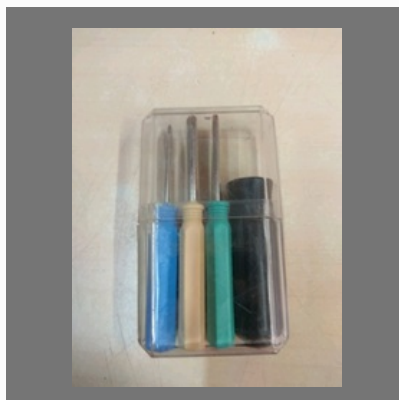

Screwdriver Set