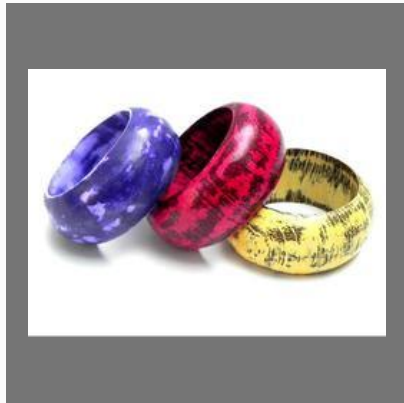

BANGLES SET

Artificial Bangle Set