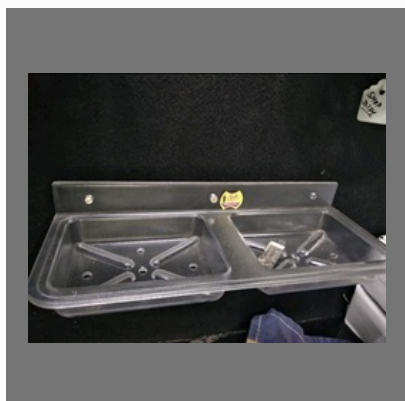

Plastic Soap Holder