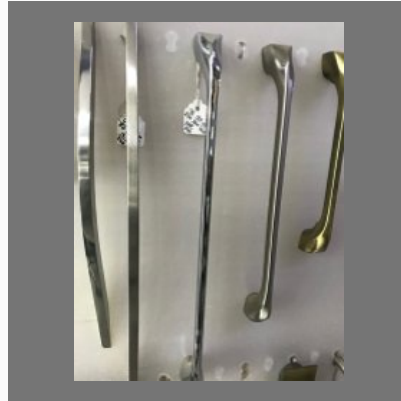

## OTHER PRODUCTS:

Glass Corner Shelf

Masking Tape

Atul Maintenance Spray

Door Handle

## OTHER PRODUCTS:

Chrome Door Handle

Ply

Wooden Plywoods

Veneer