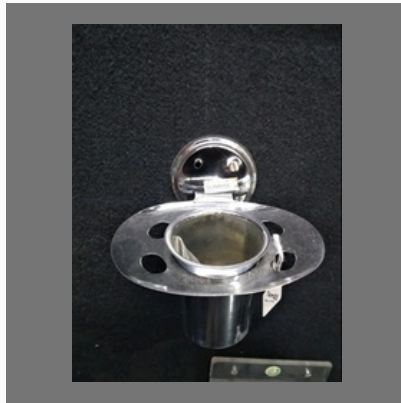

SS Brush Holder