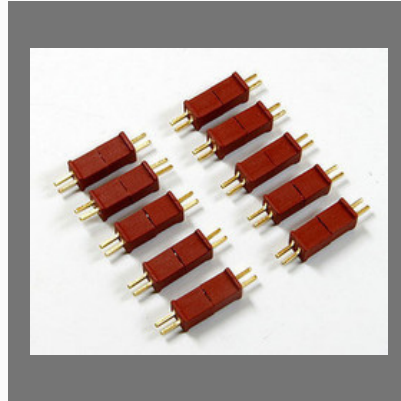

Colour Adhesive Sheet

Colour Design Tape

Colour Tape 50mm X 50mm

Double Side Tape

BRUSHLESS MOTOR

Brushless Motor 1000kv

Brushless Motor 1120kv

Brushless Motor 1300kv

Dean Connectors

Dean Connectors Pair

F 4mm Gold Connectors

SPEED CONTROLLERS

18 AMP ESC

40 Amp ESC

80 Amp ESC

50 Amp ESC