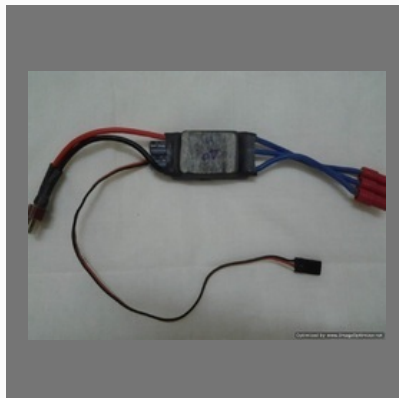

Dean Connectors

Dean Connectors Pair

F 4mm Gold Connectors

SPEED CONTROLLERS

18 AMP ESC

40 Amp ESC

80 Amp ESC

50 Amp ESC