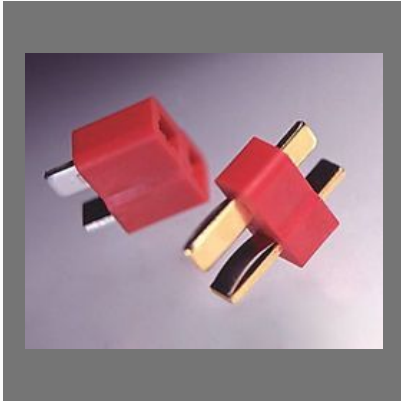

Dean Connectors

Dean Connectors Pair

F 4mm Gold Connectors

SPEED CONTROLLERS

18 AMP ESC

40 Amp ESC

80 Amp ESC

50 Amp ESC