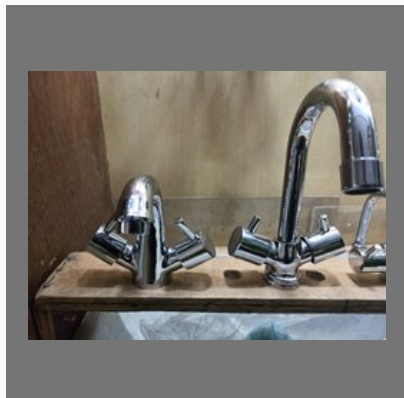

OTHER PRODUCTS:

Bathroom Towel Handle

Soap Dispenser

Shower

Bib Cock Tap

OTHER PRODUCTS:

Long Mixer

Water Tap

Bathroom Accessories

Telephonic Wall Mixer

OTHER PRODUCTS:

Center Mixer

Center Home Mixer Taps

Showers

Over Head Shower

OTHER PRODUCTS:

Bib Cock

Stainless Steel Soap Holders

Bathroom Accessories

Center Taps

Factsheet

Nature of Business

:Manufacturer

CONTACT US