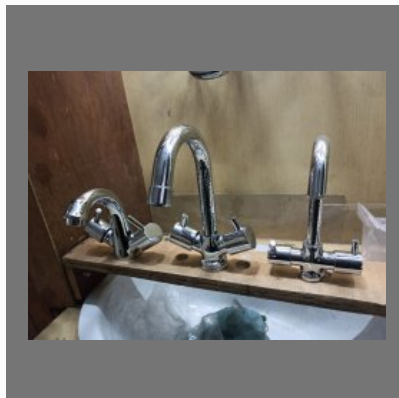

OTHER PRODUCTS:

Bathroom Towel Handle

Soap Dispenser

Shower

Bib Cock Tap

OTHER PRODUCTS:

Long Mixer

Water Tap

Bathroom Accessories

Telephonic Wall Mixer

OTHER PRODUCTS:

Center Mixer

Center Home Mixer Taps

Showers

Over Head Shower

OTHER PRODUCTS:

Bib Cock

Stainless Steel Soap Holders

Bathroom Accessories

Center Taps

Factsheet

Nature of Business

:Manufacturer

CONTACT US