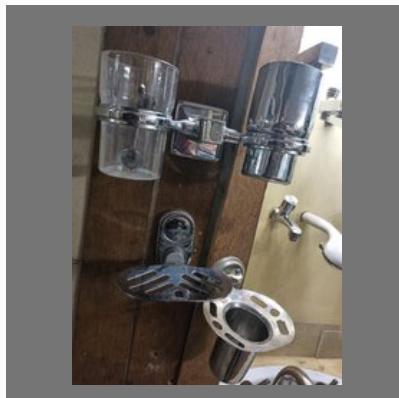

OTHER PRODUCTS:

Bathroom Towel Handle

Soap Dispenser

Shower

Bib Cock Tap

OTHER PRODUCTS:

Long Mixer

Water Tap

Bathroom Accessories

Telephonic Wall Mixer

OTHER PRODUCTS:

Center Mixer

Center Home Mixer Taps

Showers

Over Head Shower

OTHER PRODUCTS:

Bib Cock

Stainless Steel Soap Holders

Bathroom Accessories

Center Taps

Factsheet

Nature of Business

:Manufacturer

CONTACT US