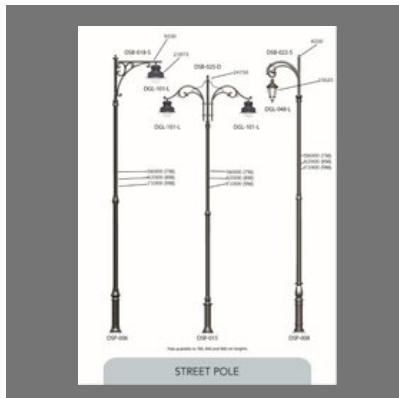

Iron Tree With LED

Flower Frame Wall Decor

Krishna With LED

Krishna With LED

OTHER PRODUCTS:

TOLIX BAR STOOL WITH BACK

CAST IRON STREET POLE

R.D.Export Industrial Cycle Stool With Mix Fabric Design