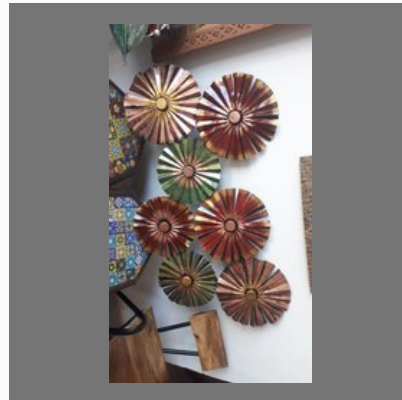

Handicraft Wooden Bajot

OTHER PRODUCTS:

Wooden Handicraft Table

Cast Iron Chair

Iron Musician

Flower Wall Decor

Factsheet

Year of Establishment : 2015