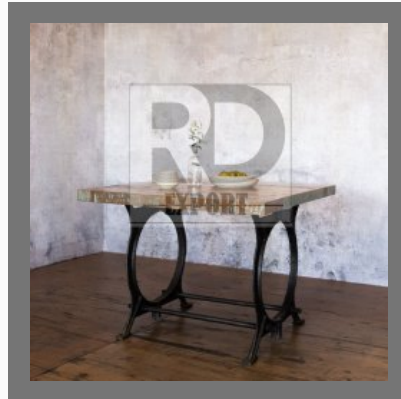

For more information, please visit

<https://www.indiamart.com/rd-exports-jodhpur/profile.html>

RESTAURANT AND CAFE CHAIR

R.D.Export Iron Cafe Chairs
for Restaurant and Cafes

Bar Chairs for Restaurants
and Cafe Use

Cafe Chairs and Tables for
Hotels and Restaurant

TOLIX BAR STOOL

CAST IRON POLE

CAST IRON STREET POLES

CAST IRON STREET POLES

CAST IRON STREET POLES

CAST IRON STREET POLE

CAFE CHAIRS AND TABLES

Industrial Bar Table Set For Hotel And Restaurant

Leather Chairs For Cafe And Restaurant By R.D.Export

Tractor Bar Table With Bar Chairs And Restaurant

Industrial Dining Table With Cast Iron Base For Hotel