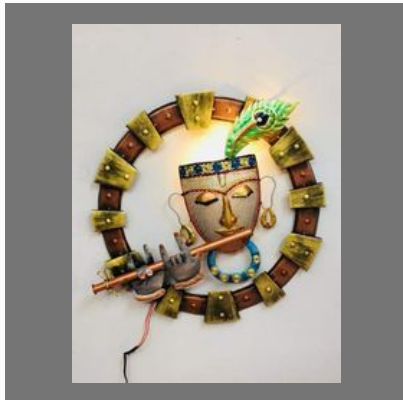

Iron Tree With LED

Flower Frame Wall Decor

Krishna With LED

Krishna With LED

OTHER PRODUCTS:

TOLIX BAR STOOL WITH BACK

CAST IRON STREET POLE

R.D.Export Industrial Cycle Stool With Mix Fabric Design