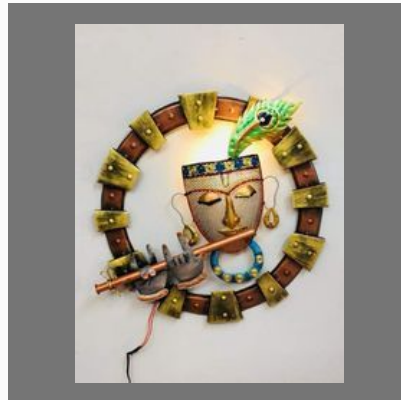

Iron Tree With LED

Flower Frame Wall Decor

Krishna With LED

Krishna With LED

OTHER PRODUCTS:

TOLIX BAR STOOL WITH BACK

CAST IRON STREET POLE

R.D.Export Industrial Cycle Stool With Mix Fabric Design