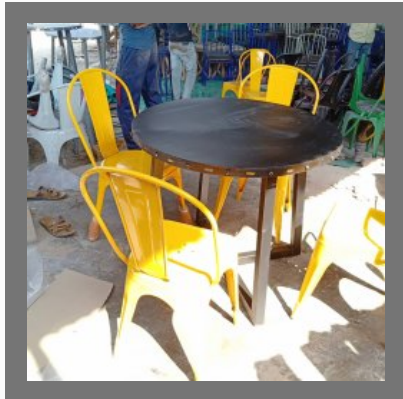

For more information, please visit

<https://www.indiamart.com/rd-exports-jodhpur/profile.html>

RESTAURANT AND CAFE CHAIR

R.D.Export Iron Cafe Chairs
for Restaurant and Cafes

Bar Chairs for Restaurants
and Cafe Use

Cafe Chairs and Tables for
Hotels and Restaurant

TOLIX BAR STOOL

CAST IRON POLE

CAST IRON STREET POLES

CAST IRON STREET POLES

CAST IRON STREET POLES

CAST IRON STREET POLE

CAFE CHAIRS AND TABLES

Industrial Bar Table Set For Hotel And Restaurant

Leather Chairs For Cafe And Restaurant By R.D.Export

Tractor Bar Table With Bar Chairs And Restaurant

Industrial Dining Table With Cast Iron Base For Hotel