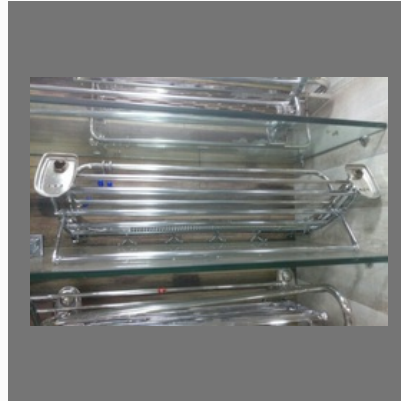

Door Handle

Hardware Fittings

OTHER PRODUCTS:

Designer Water Taps

Bathroom Shelf

Water Mixer

Curtain Holder

OTHER PRODUCTS:

Towel Holder

Bathroom Wall Shelf

Towel Rod

Wall Hanger

OTHER PRODUCTS:

Towel Ring

Triangle Towel Ring

Bathroom Hardware