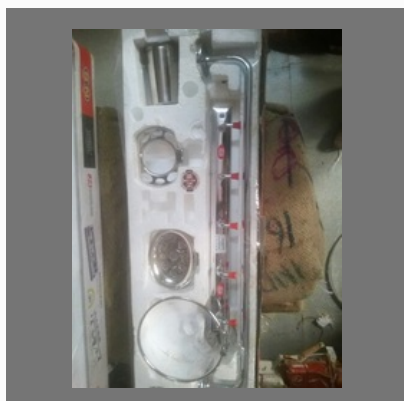

Towel Holder

Bathroom Wall Shelf

Towel Rod

Wall Hanger

OTHER PRODUCTS:

Towel Ring

Triangle Towel Ring

Bathroom Hardware

Soap Stand

OTHER PRODUCTS:

Brush Holder

Soap Case

Wall Hooks

Towel Rack

OTHER PRODUCTS:

Steel Soap Case