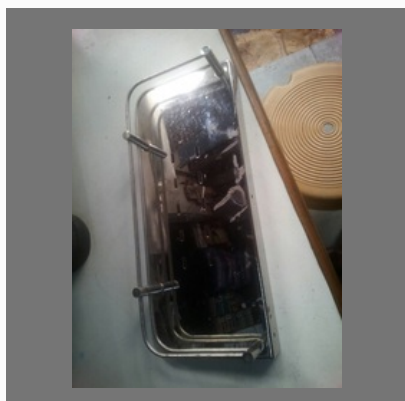

Bathroom Rod

Bathroom Towel Ring

OTHER PRODUCTS:

Door Handle

Hardware Fittings

Designer Water Taps

Bathroom Shelf

OTHER PRODUCTS:

Water Mixer

Towel Holder

Bathroom Wall Shelf

Towel Rod

OTHER PRODUCTS:

Wall Hanger

Towel Ring

Triangle Towel Ring