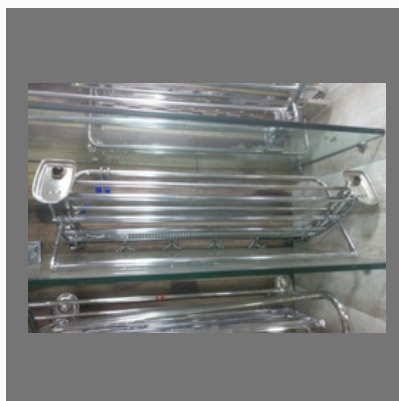

Bathroom Rod

Bathroom Towel Ring

OTHER PRODUCTS:

Door Handle

Hardware Fittings

Designer Water Taps

Bathroom Shelf

OTHER PRODUCTS:

Water Mixer

Towel Holder

Bathroom Wall Shelf

Towel Rod

OTHER PRODUCTS:

Wall Hanger

Towel Ring

Triangle Towel Ring