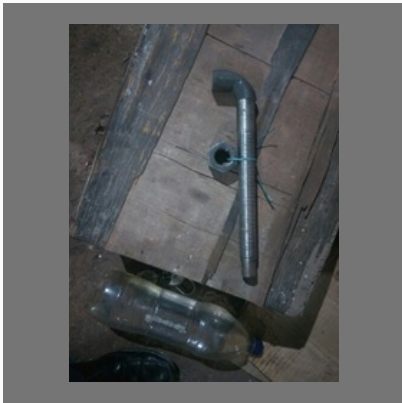

Revolvo Engineering Enterprises

<https://www.indiamart.com/revolo-engineering-enterprises/>

OTHER PRODUCTS

Products

Pump bush head

Tunning Pipe Fittings

Lock Bolt

Normal Bush