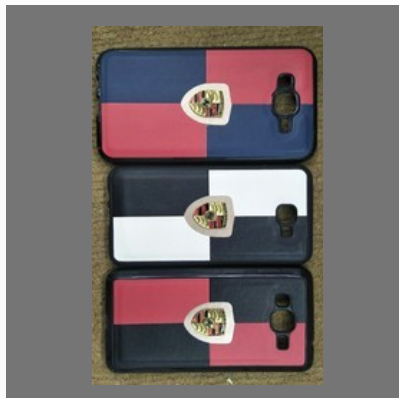

OTHER PRODUCTS:

Samsung Galaxy E7 Flip
Cover Brown Colour

Samsung Galaxy S5 Flip
Cover White Colour

Colour Logo Case

I Pad Hard Cover

OTHER PRODUCTS:

Mobile Back Cover

Ferrari Logo Mobile Cases