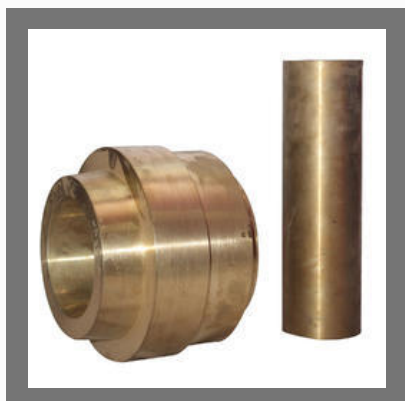

Gunmetal Valve Casting

LM6 Aluminum Gravity Die Casting

PH BRONZE

OTHER PRODUCTS:

Cast Iron Casting

C I Castings

Aluminium Bronze Casting

Aluminum Bronze Casting

OTHER PRODUCTS:

Brass Casting

Brass Couplings

Aluminum Pressure Die Casting

Aluminum Gravity Die Casting Components

Factsheet

Year of Establishment : 1987

Nature of Business : Manufacturer