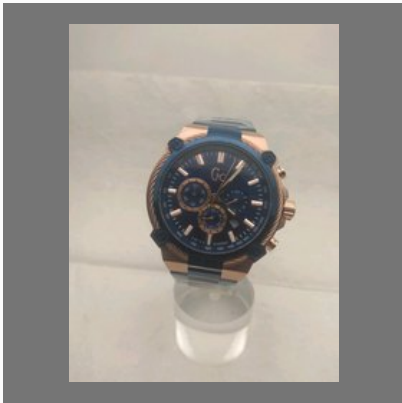

Designer Watch