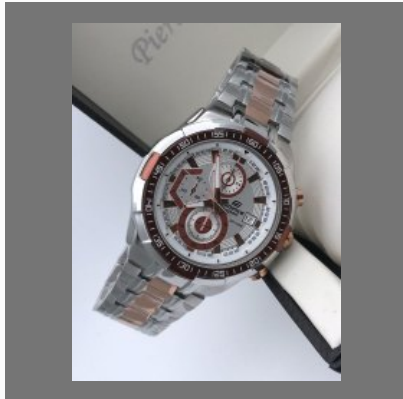

## OTHER PRODUCTS:

Rado Wrist Watch

Diamond Designer Wrist watch

Gents Wrist Watch

Michael Kors Gents Watch