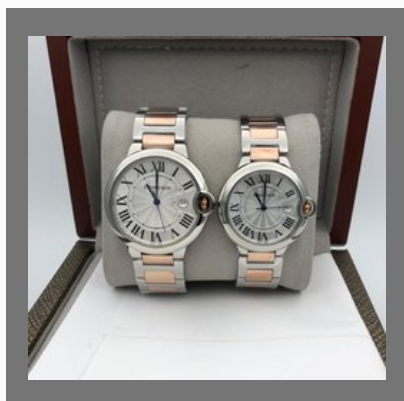

Men Designer Watch