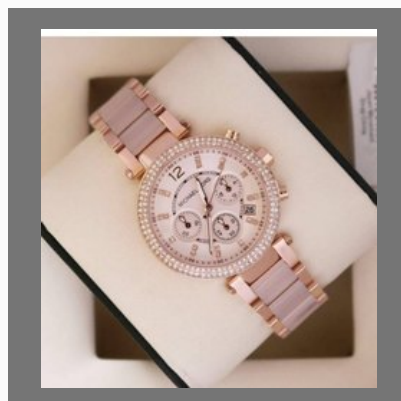

Gents Designer Watch